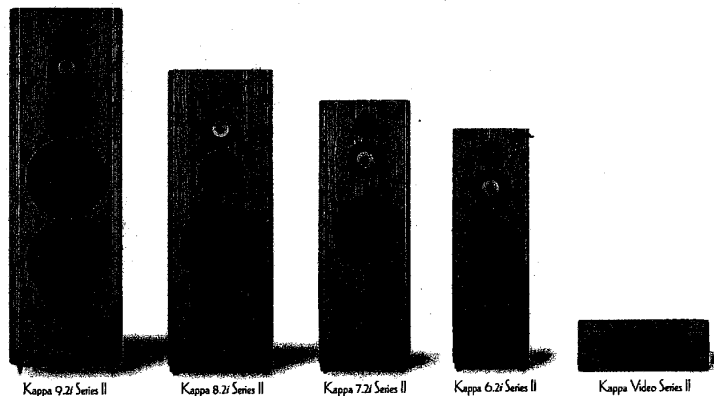

Sensitivity: 89 dB at 2.8 volts, 1 metre
Nominal Impedance: 6 Ohms
Cabinet Finish: Honey Oak Veneer, Black Oak Veneer
Dimensions: Height: 110.2 cm, Width: 36.7 cm, Depth: 26 cm (with grille installed)
Shipping Weight: 23.5 kg

Sensitivity: 89 dB at 2.8 volts, 1 metre
Nominal Impedance: 6 Ohms
Cabinet Finish: Honey Oak Veneer, Black Oak Veneer
Dimensions: Height: 96.5 cm, Width: 31 cm, Depth: 23.4 cm (with grille installed)
Shipping Weight: 17.9 kg

Sensitivity: 89 dB at 2.8 volts, 1 metre
Nominal Impedance: 6 Ohms
Cabinet Finish: Honey and Black Oak Veneer with solid oak end panels
Dimensions: Height: 52.7 cm, Width: 20.6 cm, Depth: 16 cm
Shipping Weight: 6.3 kg